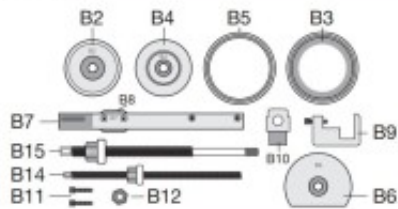

Product galerij

Components

Component	Description
B2	Extraction reaction collar
B4	Bush collar extraction / insertion
B5	Tapered insertion guide tube
B3	Extraction bush receiver
B7	Aperture plug mounting bar
B8	Aperture plug
B9	Securing / adjustment bracket for B7
B10	Bush Alignment insert (dummy steady bar)
B10	Force screw (extraction)
B14	Force screw (insertion)
B11	Set screws (for securing B7)
B12	Top nut (force screws)
B6	Insertion reaction collar