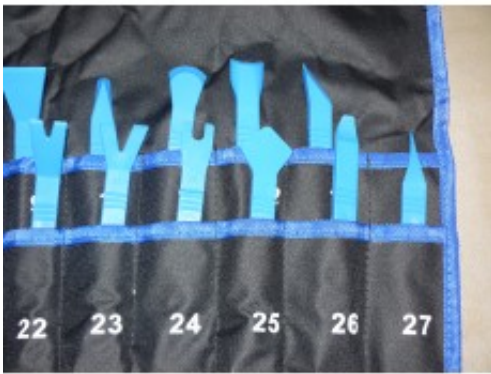

27 Delige bekleding- en Sierlijst demontageset

Productcode: 00000272
Beschikbaarheid: 2

Prijs: 39,00 €

Omschrijving

Deze set is ideaal voor het verwijderen van sierlatten, sierstrips, afdekplaatjes, deurpanelen, enz

Product galerij

Wide Scraper Tool For scraping wide areas	01	General Wide Edge Best for getting into close gaps	09
General Scraper Tool For removing paint or adhesive seal	02	Scraper Tool Best for flat surfaces	10
Wide Pry Tool-Flat Type For removing panels or large plastic caps	03	Curved Scraper Tool For removal of material from under window sill/rails	11
General Wide Edge Best for getting into close gaps	04	Thin Scraper Tool Special designed scraper for close work	12
Flat Scraper Tool Best for removing material under floorboards	05	Angle Scraper Tool For scraping sharp angled corners	13
General Purpose Wedge Tool For wedge prying to open stiffly attached panels	06	Trimless Remover It's multipurpose for corner and under work	14
Plastic Trim & Sillcapry Tool Best designed to easily remove all plastic parts without damaging	07	Corner Scraper Tool Best for removing the edges, mold and seal under floorboards. For scraping into close angles	15
Wide Pry Tool-Angle Type For removing panels or large plastic parts	08	Corner Scraper Tool For scraping into corners and edges	16