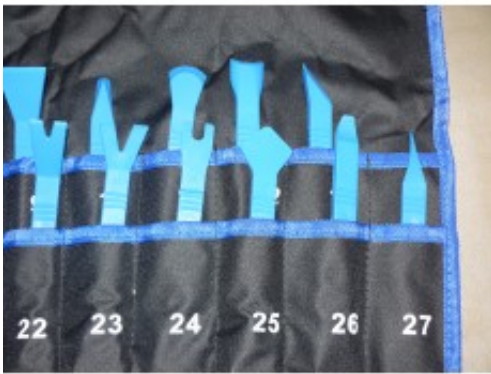

27 Delige bekleding- en Sierlijst demontageset

Productcode: 00000272
Beschikbaarheid: 2

Prijs: 39,00 €

Omschrijving

Deze set is ideaal voor het verwijderen van sierlatten, sierstrips, afdekplaatjes, deurpanelen, enz

Product galerij

Wide Scraper Tool For scraping wide areas	01	General Wide Edge Best for getting into close gaps	09
General Scraper Tool For removing paint or adhesive seal	02	Scraper Tool Best for flat surfaces	10
Wide Pry Tool-Flat Type For removing panels or large plastic caps	03	Curved Scraper Tool For removal of material from under window sillbars	11
General Wide Edge Best for getting into close gaps	04	Thin Scraper Tool Special shaped scraper for close work	12
Flat Scraper Tool Best for removing material under floorboards	05	Angle Scraper Tool For scraping sharp angled corners	13
General Purpose Wedge Tool For wedge prying to open stiffly attached panels	06	Trimbar Remover Specially designed for removal of window trim	14
Plastic Trim & Sillbarry Tool Best designed to easily remove all plastic parts without damage	07	Corner Scraper Tool Best for removing the edges, bead and seal under floorboards. For scraping into close angles	15
Wide Pry Tool-Angle Type For removing panels or large plastic parts	08	Corner Scraper Tool For scraping into corners and edges	16